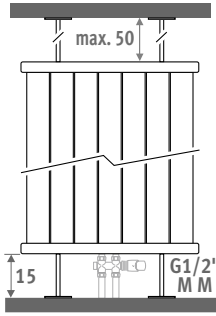

EyeCatchers

From design to art

DECO PANEL

DECO PANEL VERTICAL

DIMENSIONS (in cm)

SINGLE **DOUBLE**

- standard connection
- variant

DELIVERY

fill in sleeve coupling code

Precision metal tube 15/1	115
Precision metal tube 16/1	116
Precision metal tube 18/1	118
RPE/ALU tube 16/2	316
RPE/ALU tube 18/2	318

Other connections:

See chapter "Connection sets and valves" for all connection options and technical information

SURCHARGE FREESTANDING MODEL

For radiators from 53 cm up to max. 103 cm length.

Delivery:

- 2 feet
- 2 ceiling fixings
- connection MM G1/2"

Recommended connection set: set 42

CODE	€	
	st. colour	other
Deco Panel Vertical Single		
PVSF.HHHLLL.XXX/MM	105,10	126,10
Deco Panel Vertical Double		
PVDF.HHHLLL.XXX/MM	105,10	126,10

SURCHARGE PERPENDICULAR TO THE WALL

For radiators from 53 cm up to max. 103 cm length.

Height max. 220 cm

Connection code: specify code LL or RR instead of MM

Delivery:

- 1 foot
- 2 side fixings
- connection LL or RR G1/2"