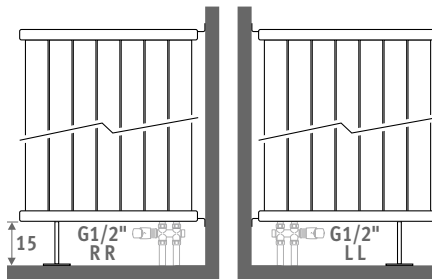

CODE	€	
	st. colour	other
Deco Panel Vertical Single		
PVSS.HHHLLL.XXX/RR	78,80	94,60
PVSS.HHHLLL.XXX/LL	78,80	94,60
Deco Panel Vertical Double		
PVDS.HHHLLL.XXX/RR	78,80	94,60
PVDS.HHHLLL.XXX/LL	78,80	94,60

Deco Panel Vertical is available from height 120 cm up to 300 cm and from length 28 cm up to 120 cm, see: www.jaga.be

SINGLE

code	height	length	colour	conn.
PVSW .	180	028 .	XXX	/MM
fill in colour code _____				

L	H 180	Watts	Watts	€	€
		75/65	55/45	st. colour	other
028	490	251	321,80	386,10	
040	736	377	439,00	526,80	
053	981	502	554,40	665,50	
066	1226	628	670,80	805,20	
078	1471	753	788,50	946,20	
091	1716	878	904,50	1085,50	
103	1962	1004	1020,10	1224,20	
116	2207	1130	1137,50	1365,00	

L	H 192	Watts	Watts	€	€
		75/65	55/45	st. colour	other
028	520	266	330,80	397,10	
040	781	400	453,40	544,00	
053	1041	533	576,00	691,10	
066	1301	666	698,50	838,20	
078	1561	799	819,30	983,10	
091	1821	932	940,40	1128,50	
103	2082	1065	1061,90	1274,20	
116	2342	1198	1185,50	1422,60	

L	H 200	Watts	Watts	€	€
		75/65	55/45	st. colour	other
028	540	276	339,00	406,70	
040	811	415	463,40	556,10	
053	1081	553	589,10	707,00	
066	1351	691	714,70	857,80	
078	1621	829	840,40	1008,40	
091	1891	967	964,00	1156,80	
103	2162	1106	1089,50	1307,40	
116	2432	1244	1216,00	1459,40	

L	H 220	Watts	Watts	€	€
		75/65	55/45	st. colour	other
028	590	301	355,10	426,30	
040	886	452	489,00	586,80	
053	1181	603	622,80	747,50	
066	1476	754	758,70	910,40	
078	1771	904	892,40	1070,90	
091	2066	1055	1026,10	1231,30	
103	2362	1206	1159,00	1390,70	
116	2657	1357	1293,80	1552,60	

L	H 240	Watts	Watts	€	€
		75/65	55/45	st. colour	other
028	641	327	373,90	448,60	
040	961	490	515,60	618,70	
053	1282	654	659,80	791,80	
066	1602	817	800,60	960,70	
078	1922	980	944,60	1133,50	
091	2243	1144	1086,50	1304,00	
103	2563	1307	1228,50	1474,20	
116	2884	1471	1371,30	1645,60	

L	H 260	Watts	Watts	€	€
		75/65	55/45	st. colour	other
028	692	353	391,20	469,50	
040	1037	528	541,20	649,40	
053	1383	705	693,40	832,00	
066	1729	881	844,50	1013,40	
078	2075	1057	994,60	1193,60	
091	2421	1234	1146,60	1375,90	
103	2766	1409	1297,70	1557,40	
116	3112	1586	1449,00	1738,80	

DOUBLE

code	height	length	colour	conn.
PVDW .	180	028 .	XXX	/MM
fill in colour code _____				

L	H 180	Watts	Watts	€	€
		75/65	55/45	st. colour	other
028	740	376	643,50	772,20	
040	1109	564	878,10	1053,60	
053	1479	752	1108,90	1330,70	
066	1849	941	1341,80	1610,10	
078	2219	1129	1576,70	1892,10	
091	2589	1317	1809,40	2171,20	
103	2958	1505	2039,90	2448,00	
116	3328	1693	2275,10	2730,00	

L	H 192	Watts	Watts	€	€
		75/65	55/45	st. colour	other
028	779	396	661,60	793,90	
040	1169	595	906,70	1088,10	
053	1558	793	1151,80	1382,30	
066	1948	991	1397,00	1676,30	
078	2338	1189	1638,10	1965,90	
091	2727	1387	1880,90	2257,10	
103	3117	1586	2123,90	2548,60	
116	3506	1784	2371,00	2845,20	

L	H 200	Watts	Watts	€	€
		75/65	55/45	st. colour	other
028	806	410	678,20	813,60	
040	1208	615	927,00	1112,40	
053	1611	820	1178,40	1414,10	
066	2014	1025	1429,30	1715,20	
078	2417	1230	1680,80	2016,80	
091	2820	1435	1928,10	2313,80	
103	3222	1639	2179,00	2614,90	
116	3625	1844	2432,10	2918,60