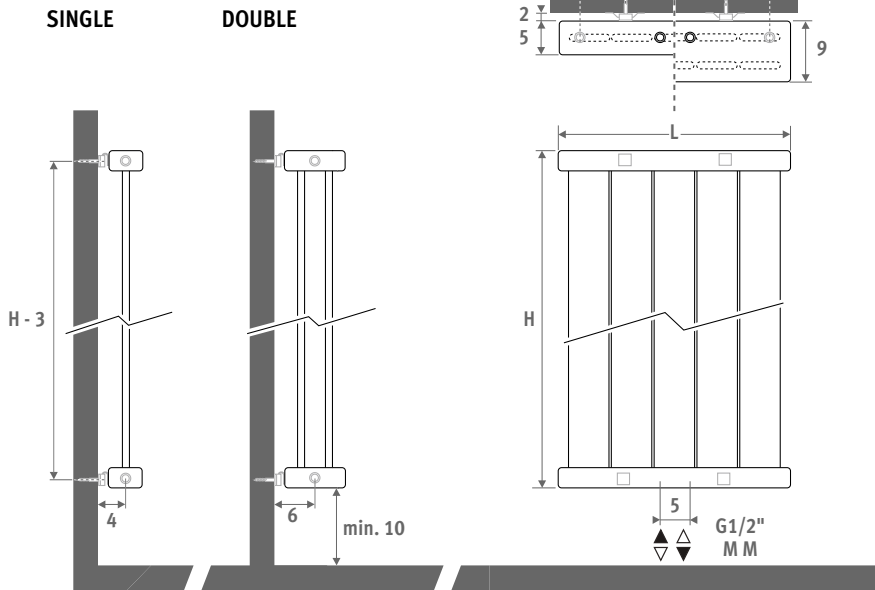

EyeCatchers

From design to art

DECO PANEL

DECO PANEL VERTICAL

DIMENSIONS (in cm)

SINGLE **DOUBLE**

- standard connection
- variant

DELIVERY

CONNECTION

Code:
1° number = flow
2° number = return

Standard connection:
central connection MM
below or on top, flow left or right.

Other connections (no surcharge)

- bottom connection: enter code 18 or 81
- top connection: enter code 45 or 54
- side connection: ordering code: specify 32, 67, 41 or 58. Code 32 or 67 not suitable for the perpendicular to the wall model PVSS/PVDS.
- cross-over connection: enter code 51 or 48