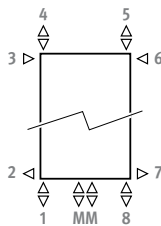

EyeCatchers

From design to art

DECO PANEL

DECO PANEL VERTICAL

DIMENSIONS (in cm)

SINGLE **DOUBLE**

- standard connection
- variant

DELIVERY

CONNECTION

Code:
1° number = flow
2° number = return

Standard connection:
central connection MM
below or on top, flow left or right.

Other connections (no surcharge)

- bottom connection: enter code 18 or 81
- top connection: enter code 45 or 54
- side connection: ordering code: specify 32, 67, 41 or 58. Code 32 or 67 not suitable for the perpendicular to the wall model PVSS/PVDS.
- cross-over connection: enter code 51 or 48