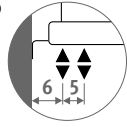

CODE	€	
	st. colour	other
Deco Panel Vertical Single		
PVSS.HHHLLL.XXX/RR	78,80	94,60
PVSS.HHHLLL.XXX/LL	78,80	94,60
Deco Panel Vertical Double		
PVDS.HHHLLL.XXX/RR	78,80	94,60
PVDS.HHHLLL.XXX/LL	78,80	94,60

Deco Panel Vertical is available from height 120 cm up to 300 cm and from length 28 cm up to 120 cm, see: www.jaga.be

SINGLE

code	height	length	colour	conn.
PVSW .	180	028 .	XXX	/MM
fill in colour code _____				

L	H 180	Watts	Watts	€	€
		75/65	55/45	st. colour	other
028	490	251	321,80	386,10	
040	736	377	439,00	526,80	
053	981	502	554,40	665,50	
066	1226	628	670,80	805,20	
078	1471	753	788,50	946,20	
091	1716	878	904,50	1085,50	
103	1962	1004	1020,10	1224,20	
116	2207	1130	1137,50	1365,00	

L	H 192	Watts	Watts	€	€
		75/65	55/45	st. colour	other
028	520	266	330,80	397,10	
040	781	400	453,40	544,00	
053	1041	533	576,00	691,10	
066	1301	666	698,50	838,20	
078	1561	799	819,30	983,10	
091	1821	932	940,40	1128,50	
103	2082	1065	1061,90	1274,20	
116	2342	1198	1185,50	1422,60	

L	H 200	Watts	Watts	€	€
		75/65	55/45	st. colour	other
028	540	276	339,00	406,70	
040	811	415	463,40	556,10	
053	1081	553	589,10	707,00	
066	1351	691	714,70	857,80	
078	1621	829	840,40	1008,40	
091	1891	967	964,00	1156,80	
103	2162	1106	1089,50	1307,40	
116	2432	1244	1216,00	1459,40	

L	H 220	Watts	Watts	€	€
		75/65	55/45	st. colour	other
028	590	301	355,10	426,30	
040	886	452	489,00	586,80	
053	1181	603	622,80	747,50	
066	1476	754	758,70	910,40	
078	1771	904	892,40	1070,90	
091	2066	1055	1026,10	1231,30	
103	2362	1206	1159,00	1390,70	
116	2657	1357	1293,80	1552,60	

L	H 240	Watts	Watts	€	€
		75/65	55/45	st. colour	other
028	641	327	373,90	448,60	
040	961	490	515,60	618,70	
053	1282	654	659,80	791,80	
066	1602	817	800,60	960,70	
078	1922	980	944,60	1133,50	
091	2243	1144	1086,50	1304,00	
103	2563	1307	1228,50	1474,20	
116	2884	1471	1371,30	1645,60	

L	H 260	Watts	Watts	€	€
		75/65	55/45	st. colour	other
028	692	353	391,20	469,50	
040	1037	528	541,20	649,40	
053	1383	705	693,40	832,00	
066	1729	881	844,50	1013,40	
078	2075	1057	994,60	1193,60	
091	2421	1234	1146,60	1375,90	
103	2766	1409	1297,70	1557,40	
116	3112	1586	1449,00	1738,80	

DOUBLE

code	height	length	colour	conn.
PVDW .	180	028 .	XXX	/MM
fill in colour code _____				

L	H 180	Watts	Watts	€	€
		75/65	55/45	st. colour	other
028	740	376	643,50	772,20	
040	1109	564	878,10	1053,60	
053	1479	752	1108,90	1330,70	
066	1849	941	1341,80	1610,10	
078	2219	1129	1576,70	1892,10	
091	2589	1317	1809,40	2171,20	
103	2958	1505	2039,90	2448,00	
116	3328	1693	2275,10	2730,00	

L	H 192	Watts	Watts	€	€
		75/65	55/45	st. colour	other
028	779	396	661,60	793,90	
040	1169	595	906,70	1088,10	
053	1558	793	1151,80	1382,30	
066	1948	991	1397,00	1676,30	
078	2338	1189	1638,10	1965,90	
091	2727	1387	1880,90	2257,10	
103	3117	1586	2123,90	2548,60	
116	3506	1784	2371,00	2845,20	

L	H 200	Watts	Watts	€	€
		75/65	55/45	st. colour	other
028	806	410	678,20	813,60	
040	1208	615	927,00	1112,40	
053	1611	820	1178,40	1414,10	
066	2014	1025	1429,30	1715,20	
078	2417	1230	1680,80	2016,80	
091	2820	1435	1928,10	2313,80	
103	3222	1639	2179,00	2614,90	
116	3625	1844	2432,10	2918,60