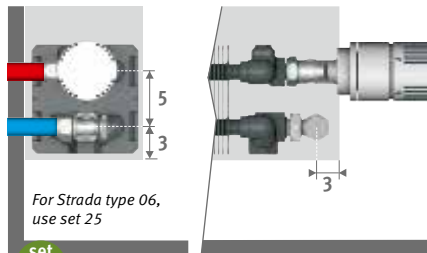

add to the code of the radiator /00.

Ex. STRW.035 050 06.xxx/**00**

For valve set prices see chapter "Connection sets & valves"

## CONNECTION SETS

To the wall, totally concealed within the casing

TRV head and sleeve couplings Eurocone 3/4" included.

set 225