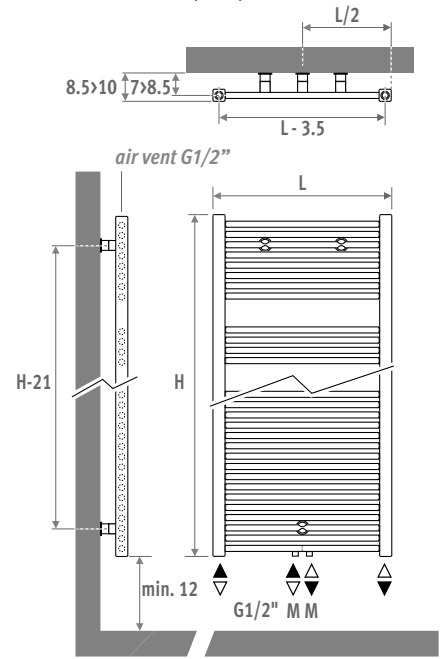

DIMENSIONS (in cm)

DELIVERY

- central connection MM underneath
- wall fixing
- chrome-plated air vent and 3 drain plugs G1/2"

COLOURS

Environmentally friendly, scratch-resistant, high UV resistant powder coating.

Standard colours:

- traffic white RAL 9016 (233), smooth glossy finish
- sandblast grey (001), fine texture metallic

Other colours: see colour chart.

Also available in chrome version.

CONNECTION

Code:

1° number = flow

2° number = return

Standard connection:

- central connection MM below or on top, flow left or right. Connection 18 or 81 is also possible

Other connections:

When assigning a different connection code MM will be removed (no surcharge - extended delivery time).

- top connection: enter code 45 or 54. Insert pipe included. Has to be mounted in the return. Always mount an air vent on the central heating pipework.
- side connection: enter code 41 or 58
- single point connection: see chapter "Connection set & Valves" - set 81 or 82. Not possible with a radiator on feet.
- one pipe connection with code MM and connection set 41 or 42.
- electric heating element and mixed application: see "Parts & Options"