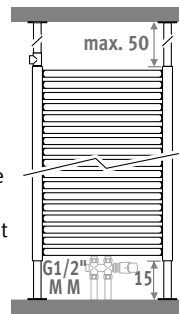

CONNECTION SETS

Connection set to the wall with a Deco-Pro valve

TRV head and sleeve couplings included.

set 48

BRUSHED STAINLESS STEEL €

CODE.PW3.PS.1... 222,30

set 41

CHROME €

CODE.PW3.AW.1... 142,70

CODE.PW3.AC.1... 156,30

fill in sleeve coupling code

Precision metal tube 15/1	115
Precision metal tube 16/1	116
Precision metal tube 18/1	118
RPE/ALU tube 16/2	316
RPE/ALU tube 18/2	318

Other connection sets and sleeve couplings

See chapter "Connection sets and valves" for all connection options and technical information.

SURCHARGE FREESTANDING MODEL

Not possible with electric version.

Height 175 and 205 cm.

Delivery:

- 2 feet
- 2 ceiling fixings
- 1 chrome-plated T-piece G1/2"
- 1 chrome-plated air vent G1/2"
- connection MM

Recommended connection set: set 42

CODE	€	€	€
	st. colour	other	chrome
SROF.HHHLLL.XXX/MM	112,20	133,20	216,00

ELECTRIC VERSION

Not possible with chrome-plated version.

Completely pre-assembled and filled radiator.

With electric element Eco-Comfort

H	L	Watts	€	
			st. colour	other
93	050	600	927,00	1026,10
122	050	750	994,50	1106,70
137	060	1000	1080,00	1205,90
175	060	1250	1197,10	1346,50
205	060	1500	1321,20	1494,20

Add to the ordering code of the radiator /EL

Ex.: SROW.122050.XXX/EL

With electric element and infra-red remote control

H	L	Watts	€	
			st. colour	other
93	050	600	1310,20	1409,30
137	050	900	1401,20	1521,80

Add to the ordering code of the radiator /IR

Ex.: SROW.122050.XXX/IR

Other models and technical info see "Parts & Options".

SANI RONDA

code height length colour conn.
SROW . 063 040 . XXX /MM
fill in colour code

Watts	Watts	€	€	€
75/65	55/45	st. colour	other	chrome

L H 063