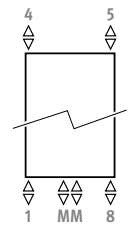

2° number = return

Standard connection:

- central connection MM below or on top, flow left or right. Connection 18 or 81 is also possible

Other connections:

When assigning a different connection code MM will be removed (no surcharge - extended delivery time).