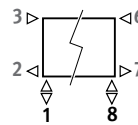

## DIMENSIONS (in cm)

- standard connection
- variant

Vertical version: see p. 222.  
Freestanding version: see p. 178.

## CONNECTION

Code:

1° number = flow

2° number = return

Standard connection:

Code 18, reversible 18 or 81

Other connections (no surcharge):

- side connection:
  - one-sided: code 32 or 67 instead of 18
  - cross-over: code 37 or 62 instead of 18
- single point connection: code 11 (left) or 88 (right) instead of 18.