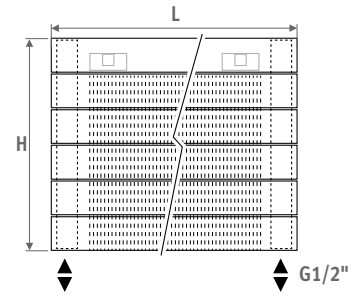

# PANEL PLUS HORIZONTAL

Elegant simplicity and power

Streamlined, elegant design. The compact style of the Panel Plus allows creative freedom to the designer and saves space too! The Panel Plus can be fitted as a wall mounted radiator, but Jaga also offers a super compact, solid skirting model starting at a height of 6 cm! The robust design of the Panel Plus radiator with its hidden collectors provides an elegant simplicity that oozes quality.

## DIMENSIONS (in cm)

- standard connection
- variant

Vertical version: see p. 222.  
Freestanding version: see p. 178.