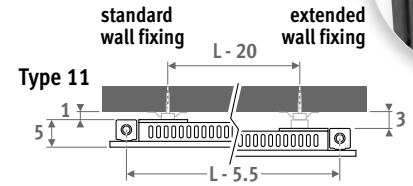

PANEL PLUS HORIZONTAL

DIMENSIONS (in cm)

- standard connection
- variant