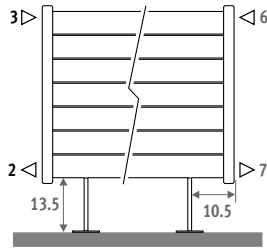

See chapter "Connection sets and valves" for all connection options and technical information

SURCHARGE FREESTANDING MODEL

Height max. 47 cm.

Delivery:

- up to 220cm long: 2 feet

- from 240cm long: 3 feet

Recommended connection set:

31 or 33, with connection 27/72.

SINGLE PHSF.HHHLLL.XXX/32 or 67
DOUBLE PHDF.HHHLLL.XXX/27, 72, 32 or 67

Length radiator	€	
	st. colour	other
100 x 220 2 feet	52,50	63,00
240 x 300 3 feet	78,80	94,60

Deco Panel Horizontal is available from height 28 cm up to 97 cm and length 100 cm up to 300 cm. See: www.jaga.be