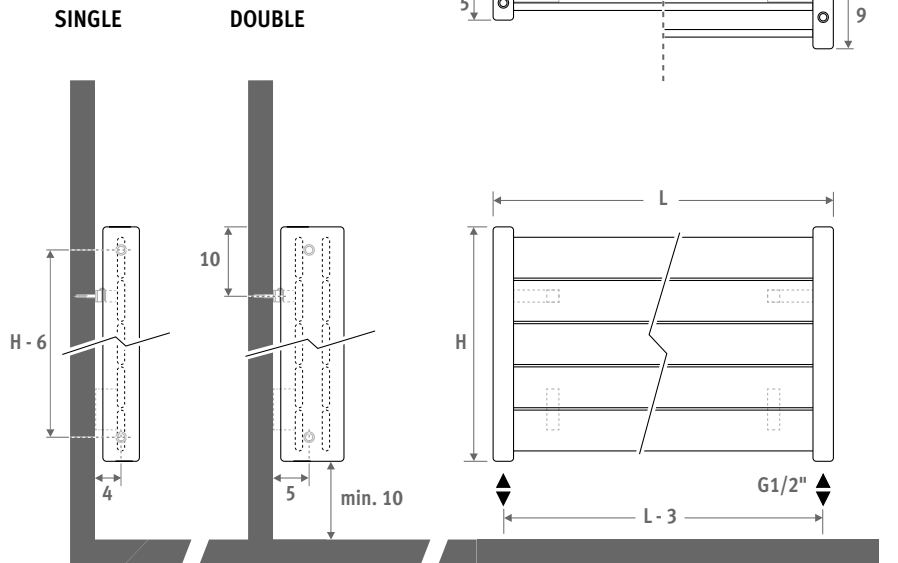

Also available as vertical version.
See page 230.

DECO PANEL HORIZONTAL DOUBLE traffic white 333

DECO PANEL HORIZONTAL

DECO PANEL HORIZONTAL

DIMENSIONS (in cm)

- standard connection
- variant

Also available as vertical version. See page 230.

Other colours: see colour chart

CONNECTION

Standard connection:

Code 18, reversible 18 or 81

Other connections (no surcharge):

- side connection:
 - one-sided: code 32 or 67 instead of 18
 - cross-over: code 37 or 62 instead of 18
- single point connection: code 11 (left) or 88 (right) instead of 18.

Always use a vertical diffusion tube (ø 10 to 12mm) min. 100 mm long and a reduction washer.

CONNECTION SETS

Connection to the wall Jaga Deco double angled

TRV head and sleeve couplings included.

set 35

To the wall

31 or 33, with connection 27/72.

SINGLE PHSF.HHHLLL.XXX/32 or 67
DOUBLE PHDF.HHHLLL.XXX/27, 72, 32 or 67

Length radiator	€	
	st. colour	other
100 x 220 2 feet	52,50	63,00
240 x 300 3 feet	78,80	94,60

Deco Panel Horizontal is available from height 28 cm up to 97 cm and length 100 cm up to 300 cm. See: www.jaga.be