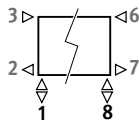

Also available as vertical version.
See page 230.

DECO PANEL HORIZONTAL DOUBLE traffic white 333

DECO PANEL HORIZONTAL

DECO PANEL HORIZONTAL

DIMENSIONS (in cm)

- standard connection
- variant

Also available as vertical version. See page 230.

Other colours: see colour chart

CONNECTION

Standard connection:

Code 18, reversible 18 or 81

Other connections (no surcharge):

- side connection:
 - one-sided: code 32 or 67 instead of 18
 - cross-over: code 37 or 62 instead of 18
- single point connection: code 11 (left) or 88 (right) instead of 18.