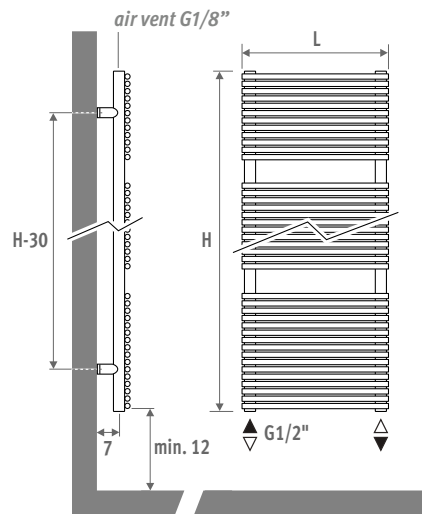

DIMENSIONS (in cm)

DELIVERY

- connection 18/81 below
- wall fixing
- chrome-plated air vent and drain plug G1/2"

COLOURS

Aristocrat

- gloss polished stainless steel (010)
- stainless steel matt (011)

Nautica

CONNECTION

Code:

1° number = flow

2° number = return

Standard connection:

Code 18, reversible 18 or 81

Other connections (no surcharge):

- single point connection: see chapter "Connection set & Valves" - set 81 or 82.
- electric heating element and mixed application: see "Parts & Options"

CONNECTION SETS

Connection set to the wall Jaga Deco Double angled

TRV head and sleeve couplings included.

set 35	CHROME	€
	CODE.JH2.AW.1...	142,70
	CODE.JH2.AC.1...	156,30
<i>fill in sleeve coupling code</i>		
	Precision metal tube 15/1	115
	Precision metal tube 16/1	116
	Precision metal tube 18/1	118
	RPE/ALU tube 16/2	316
	RPE/ALU tube 18/2	318

Other connection sets and sleeve couplings

See chapter "Connection sets and valves" for all connection options and technical information.

NAUTICA

LACQUERED

code	height	length	colour conn.	
NAUW.	068	050.	XXX	/18
<i>fill in colour code</i>				
Watts	Watts	€	€	
75/65	55/45	st. colour	other	
L H 068				
050	404	217	581,20	697,40
060	---	---	---	---
080	---	---	---	---
L H 116				
050	723	382	661,20	793,30
060	843	444	687,60	825,00
080	---	---	---	---
L H 141				
050	850	447	830,20	996,20
060	991	523	874,50	1049,40
080	---	---	---	---
L H 188				
050	1104	576	1041,60	1249,80
060	1315	693	1084,50	1301,40
080	---	---	---	---
L H 211				
050	---	---	---	---
060	1468	774	1136,00	1363,20
080	1887	994	1216,00	1459,40