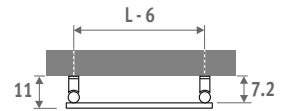

DIMENSIONS (in cm)

DELIVERY

- connection 18/81 below
- wall fixing
- chrome-plated air vent and drain plug G1/2"

COLOURS

Aristocrat

- gloss polished stainless steel (010)
- stainless steel matt (011)

Nautica

CONNECTION

Code:

1° number = flow

2° number = return

Standard connection:

Code 18, reversible 18 or 81

Other connections (no surcharge):

- single point connection: see chapter "Connection set & Valves" - set 81 or 82.
- electric heating element and mixed application: see "Parts & Options"

Other connection sets and sleeve couplings

See chapter "Connection sets and valves" for all connection options and technical information.

NAUTICA

LACQUERED

code	height	length	colour conn.	
NAUW.	068	050.	XXX	/18
<i>fill in colour code</i>				
Watts	Watts	€	€	
75/65	55/45	st. colour	other	
L H 068				
050	404	217	581,20	697,40
060	---	---	---	---
080	---	---	---	---
L H 116				
050	723	382	661,20	793,30
060	843	444	687,60	825,00
080	---	---	---	---
L H 141				
050	850	447	830,20	996,20
060	991	523	874,50	1049,40
080	---	---	---	---
L H 188				
050	1104	576	1041,60	1249,80
060	1315	693	1084,50	1301,40
080	---	---	---	---
L H 211				
050	---	---	---	---
060	1468	774	1136,00	1363,20
080	1887	994	1216,00	1459,40