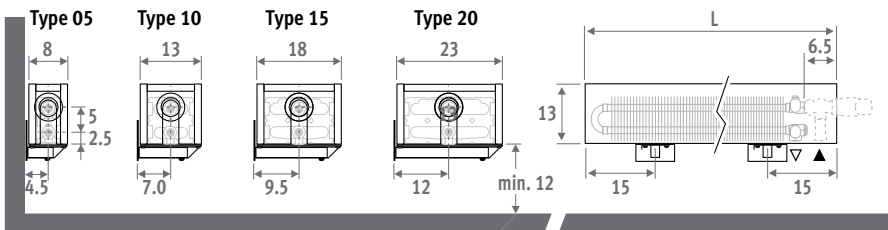

MINI WALL MOUNTED MODEL

DIMENSIONS (in cm)

HEIGHT 008 (opposite end connections)

HEIGHT 013

HEIGHT 023 / 028

Also available as freestanding model for glazed façades. See page 72.

ORDERING CODE

code	height	length	type	colour
MINW .	008	060	09 .	XXX
<i>fill in colour code</i>				

DELIVERY

Easy to install by one person.

Standard delivery:

- Low-H₂O heat exchanger, air vent 1/8" and drain plug 1/2"
- casing in one piece for connection left or right
- wall brackets in the same colour as the casing

COLOURS

Environmentally friendly, scratch-resistant, high UV resistant powder coating.

Standard colours:

- traffic white RAL 9016 (133), soft touch lightly structured satin lacquer
- sandblast grey (001), fine texture metallic lacquer

Other colours: see colour chart.

CONNECTION

Standard connection:

Height 008: opposite end connection, flow left or right

Other heights: same end connection, left or right connection.

It is not possible to connect to the wall from inside the casing, as the casing includes a closed rear panel.

CONNECTION SETS

Mini height 013/023/028

Connection to the floor:

use set 104 (see page 136)

Connection to the wall:

Jaga H-valve for one or two pipe

TRV head and sleeve couplings Eurocone 3/4" included.

Set 103

CODE 1-PIPE/2-PIPE

€

COLO.HBSW.JC.4...

82,50

COLO.HBSW.JW.4...

72,80

fill in sleeve coupling code

Precision metal tube 14/1 **114**

Precision metal tube 15/1 **115**

Precision metal tube 16/1 **116**

RPE/ALU tube 16/2 **616**

Other connections:

See chapter "Connection sets and valves" for all connection options and technical information