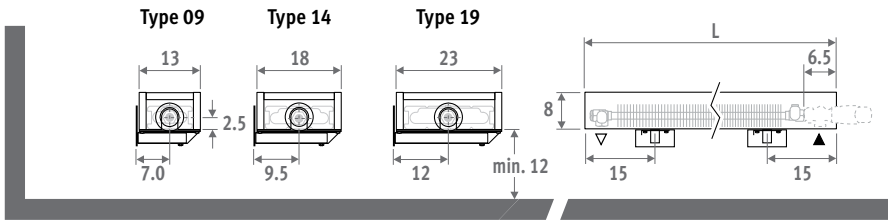

MINI WALL MOUNTED MODEL

DIMENSIONS (in cm)

HEIGHT 008 (opposite end connections)