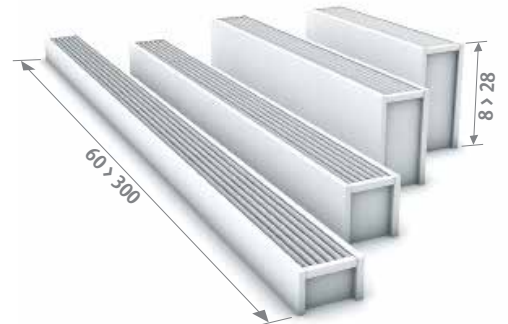

ORDERING CODE

code	height	length	type	colour
MINW .	008	060	09 .	XXX
<i>fill in colour code</i>