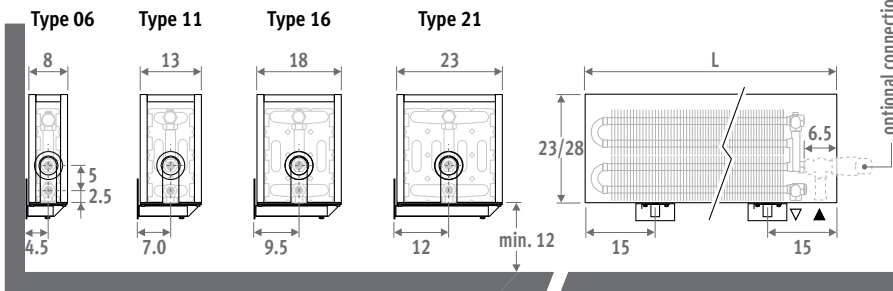

HEIGHT 023 / 028

Also available as freestanding model for glazed façades. See page 72.