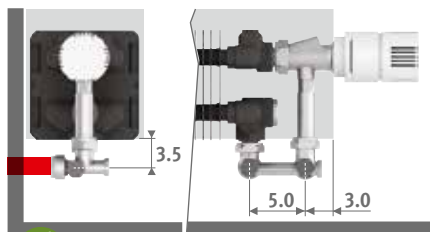

## CONNECTION

Standard connection:

Height 008: opposite end connection, flow left or right

Other heights: same end connection, left or right connection.

It is not possible to connect to the wall from inside the casing, as the casing includes a closed rear panel.

## CONNECTION SETS

Mini height 013/023/028

**Connection to the floor:**

use set 104 (see page 136)

**Connection to the wall:**

Jaga H-valve for one or two pipe

TRV head and sleeve couplings Eurocone 3/4" included.

Set 103

CODE 1-PIPE/2-PIPE

€

COLO.HBSW.JC.4...

82,50

COLO.HBSW.JW.4...

72,80

*fill in sleeve coupling code*