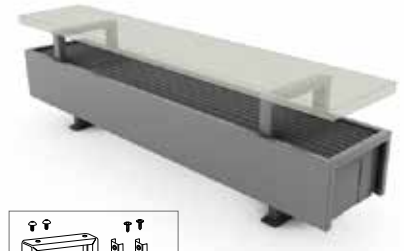

FIXING SET FOR SHELF

Number of sets for casing length:

- from 060 to 160 cm: min. 2 sets

- from 180 to 300 cm: min. 3 sets

Shelf not supplied.

CODE	for type	€/set st. colour	€/set other
5210.00015/XXX	14/15/16	49,20	59,00
5210.00020/XXX	19/20/21	49,20	59,00

fill in colour code