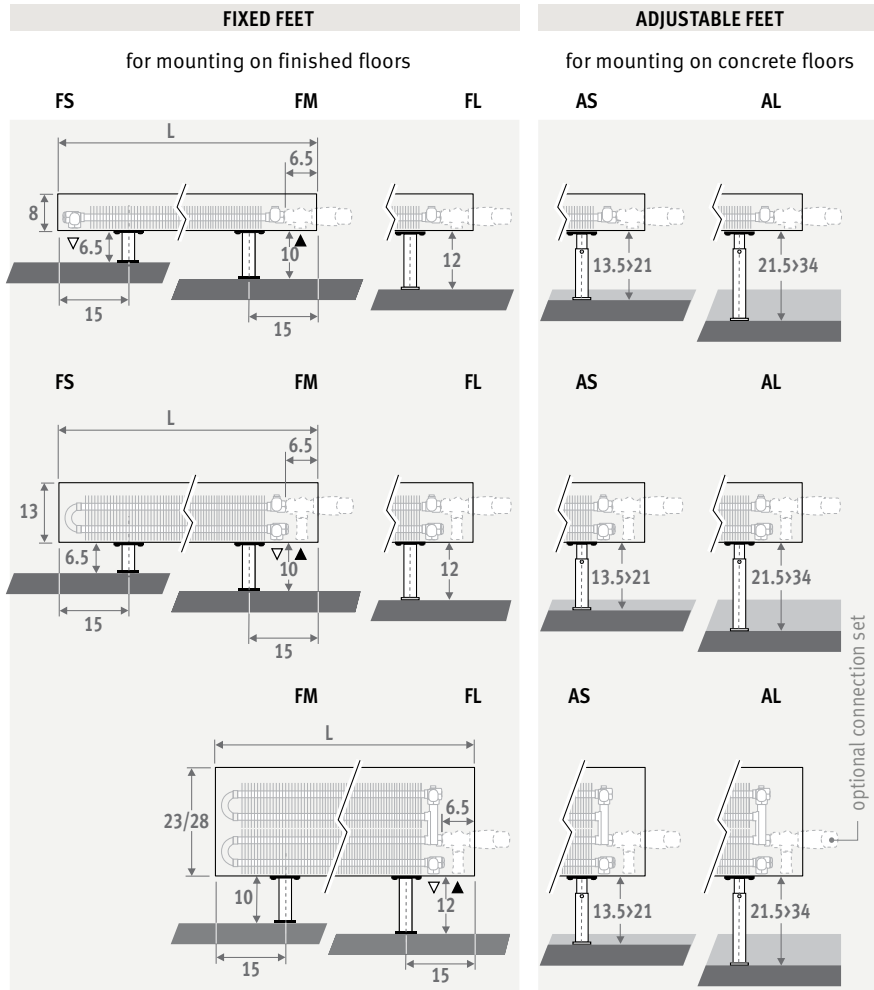

MINI FREESTANDING

EN 442

55 45

GUARANTEE
30
YEAR
HEAT EXCHANGER

DIMENSIONS (in cm)

HEIGHT 008

HEIGHT 013

HEIGHT 023 / 028

ORDERING CODE FIXED FEET

code height length type colour foot
MINF . 008 060 09 . XXX /XX
 fill in colour code
 FS: fixed feet, height 6.5 cm
 (only for height 008 and 013)
 FM: fixed feet, height 10 cm
 FL: fixed feet, height 12 cm

ORDERING CODE ADJUSTABLE FEET

code height length type colour foot
MINF . 008 060 09 . XXX /XX
 fill in colour code
 AS: adjustable feet, height from 13.5 to 21 cm
 AL: adjustable feet, height from 21.5 to 34 cm

CONNECTION

Standard connection:
 Height 008: opposite end connection, flow left or right
 Other heights: same end connection, left or right connection

It is not possible to connect to the wall from inside the casing, as the casing includes a closed rear panel.