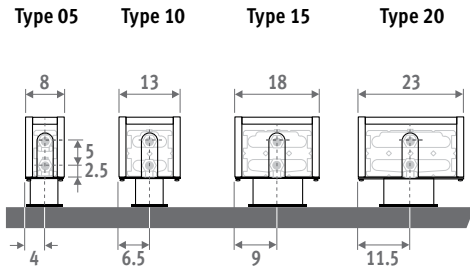

MINI FREESTANDING

EN 442

55 45

GUARANTEE
30
YEAR
HEAT EXCHANGER

DIMENSIONS (in cm)

HEIGHT 008

HEIGHT 013

HEIGHT 023 / 028

ORDERING CODE FIXED FEET

code height length type colour foot
MINF . 008 060 09 . XXX /XX
 fill in colour code
 FS: fixed feet, height 6.5 cm
 (only for height 008 and 013)
 FM: fixed feet, height 10 cm
 FL: fixed feet, height 12 cm

ORDERING CODE ADJUSTABLE FEET

code height length type colour foot
MINF . 008 060 09 . XXX /XX
 fill in colour code
 AS: adjustable feet, height from 13.5 to 21 cm
 AL: adjustable feet, height from 21.5 to 34 cm

CONNECTION

Standard connection:
 Height 008: opposite end connection, flow left or right
 Other heights: same end connection, left or right connection

It is not possible to connect to the wall from inside the casing, as the casing includes a closed rear panel.