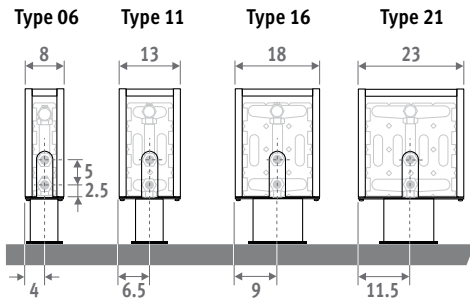

MINI FREESTANDING

EN 442

55 45

GUARANTEE
30
YEAR
HEAT EXCHANGER

DIMENSIONS (in cm)

HEIGHT 008

HEIGHT 013

HEIGHT 023 / 028

ORDERING CODE FIXED FEET

code height length type colour foot
MINF . 008 060 09 . XXX /XX
 fill in colour code
 FS: fixed feet, height 6.5 cm
 (only for height 008 and 013)
 FM: fixed feet, height 10 cm
 FL: fixed feet, height 12 cm

ORDERING CODE ADJUSTABLE FEET

code height length type colour foot
MINF . 008 060 09 . XXX /XX
 fill in colour code
 AS: adjustable feet, height from 13.5 to 21 cm
 AL: adjustable feet, height from 21.5 to 34 cm

CONNECTION

Standard connection:
 Height 008: opposite end connection, flow left or right
 Other heights: same end connection, left or right connection

It is not possible to connect to the wall from inside the casing, as the casing includes a closed rear panel.