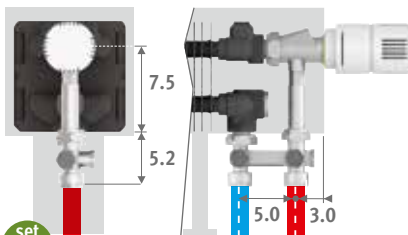

CONNECTION

Standard connection:
 Height 008: opposite end connection, flow left or right
 Other heights: same end connection, left or right connection

It is not possible to connect to the wall from inside the casing, as the casing includes a closed rear panel.

CONNECTION SETS

Jaga H-valve to the floor for Mini height 013/023/028 for one or two pipe

TRV head and sleeve couplings Eurocone 3/4" included.

set
104

CODE 1-PIPE/2-PIPE

€

COLO.HBSF.JC.4...

82,50