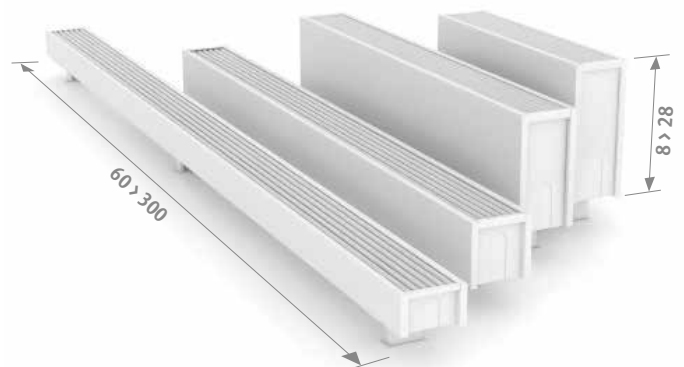

Also available as Mini wall mounted model for low window sills and dwarf walls. See page 48.

DELIVERY

- Easy to install by one person.
 Standard delivery:
 - Low-H₂O heat exchanger, air vent 1/8" and drain plug 1/2"
 - casing in one piece for connection left or right
 - feet in the same colour as the radiator

COLOURS

- Environmentally friendly, scratch-resistant, high UV resistant powder coating.
 Standard colours:
 - traffic white RAL 9016 (133), soft touch lightly structured satin lacquer
 - sandblast grey (001), fine texture metallic lacquer
 Other colours: see colour chart.

CONNECTION

Standard connection:
 Height 008: opposite end connection, flow left or right
 Other heights: same end connection, left or right connection

It is not possible to connect to the wall from inside the casing, as the casing includes a closed rear panel.