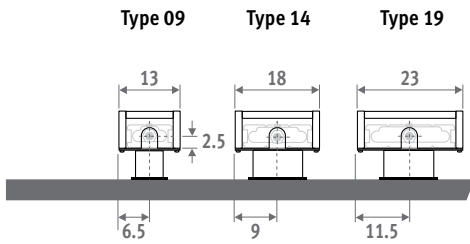

MINI FREESTANDING

EN 442

55 45

GUARANTEE
30
YEAR
HEAT EXCHANGER

DIMENSIONS (in cm)

HEIGHT 008

HEIGHT 013

HEIGHT 023 / 028

ORDERING CODE FIXED FEET

code height length type colour foot
MINF . 008 060 09 . XXX /XX
 fill in colour code
 FS: fixed feet, height 6.5 cm
 (only for height 008 and 013)
 FM: fixed feet, height 10 cm
 FL: fixed feet, height 12 cm

ORDERING CODE ADJUSTABLE FEET

code height length type colour foot
MINF . 008 060 09 . XXX /XX
 fill in colour code
 AS: adjustable feet, height from 13.5 to 21 cm
 AL: adjustable feet, height from 21.5 to 34 cm

CONNECTION

Standard connection:
 Height 008: opposite end connection, flow left or right
 Other heights: same end connection, left or right connection

It is not possible to connect to the wall from inside the casing, as the casing includes a closed rear panel.