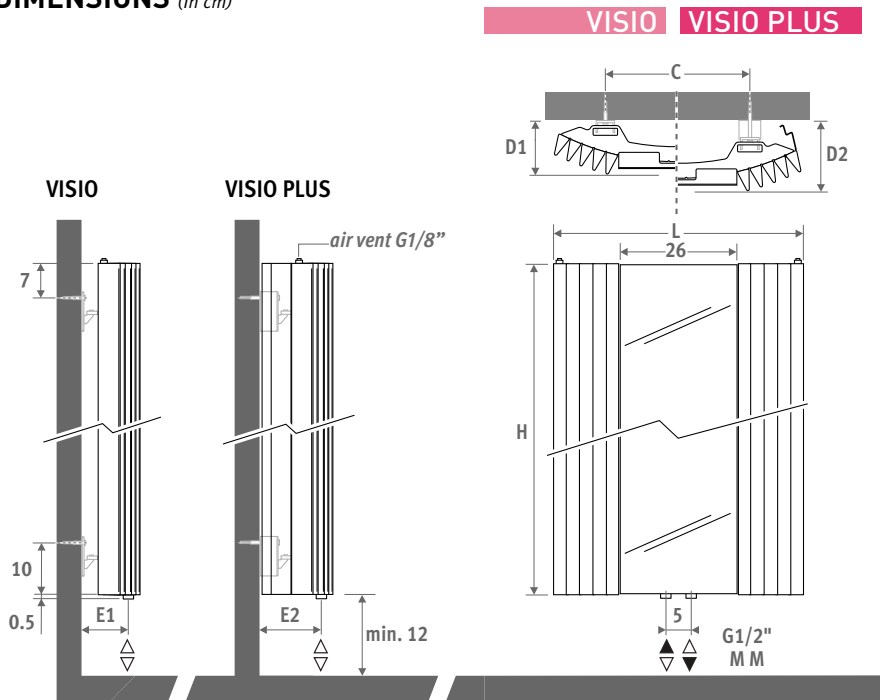

# IGUANA VISIO

DIMENSIONS (in cm)

L	C	D1	D2	E1	E2
51.9	30	10.5	15.5	6.5	11.5
62.5	40	11.0	16.0	6.0	11.0
73.3	50	12.5	17.5	7.5	12.5

## DELIVERY

- central connection MM underneath
- wall fixing
- 2 chrome-plated air vents G1/8"
- Iguana Plus is supplied with two side panels

## CONNECTION SETS

To guarantee the output of the Iguana models and to limit the pressure drop, Jaga recommends the use of 15/1 minimum diameter pipes.

## VISIO

code	height	length	colour	conn.
<b>VISW .</b>	<b>180</b>	<b>051 .</b>	<b>XXX</b>	<b>/MM</b>
fill in colour code _____				

	Watts		€	€
	75/65	55/45	st. colour	other
<b>L H 180</b>				
<b>051</b>	719	361	<b>672,00</b>	<b>806,30</b>
<b>062</b>	1007	506	<b>802,20</b>	<b>962,60</b>
<b>073</b>	1294	650	<b>920,50</b>	<b>1104,60</b>
<b>L H 200</b>				
<b>051</b>	751	379	<b>713,00</b>	<b>855,60</b>
<b>062</b>	1051	530	<b>853,50</b>	<b>1024,00</b>
<b>073</b>	1352	682	<b>981,00</b>	<b>1177,10</b>
<b>L H 220</b>				
<b>051</b>	780	395	<b>754,30</b>	<b>905,10</b>
<b>062</b>	1092	552	<b>904,40</b>	<b>1085,40</b>
<b>073</b>	1404	710	<b>1041,10</b>	<b>1249,50</b>