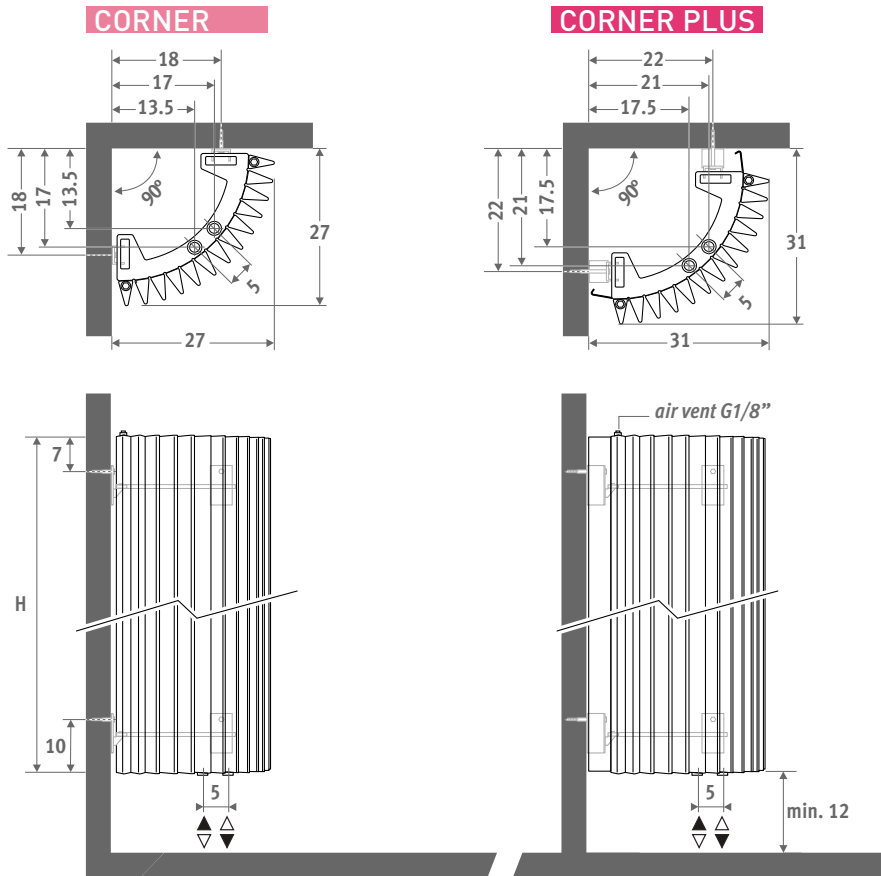

IGUANA CORNER

Warmth with a symbolic value. Inspired by a child's drawing, an interpretation of the brightly shining sun, transformed into a fully functional work of art.

The only thing the Iguana Corner needs to provide heat: a quiet little corner. Also available in heights 125 and 150 cm, specially designed for installation above the bathtub.

Also available as "Plus" version for low flow temperatures.

IGUANA CORNER traffic white 333, optional towel rail

Eyeatchers

From design to art

IGUANA CORNER

IGUANA CORNER

DIMENSIONS (in cm)

DELIVERY

- central connection MM underneath
- wall fixing
- 2 chrome-plated air vents G1/8"
- Iguana Plus is supplied with two side panels

COLOURS

Environmentally friendly, scratch-resistant, high UV resistant powder coating.

CORNER PLUS

code	height	length	colour	conn.
COPW .	125	031 .	XXX	/MM
		fill in colour code —		

L	H	Watts		€	
		75/65	55/45	st. colour	other
027	125	723	334	697,30	836,80
	150	834	384	714,70	857,80
	180	967	443	766,80	920,00
	192	1021	467	796,60	955,90
	200	1058	483	814,80	977,80
	220	1149	523	862,80	1035,50
	240	1242	564	912,90	1095,40