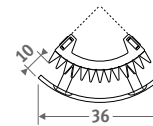

CODE.PW3.AC.1... 156,30

fill in sleeve coupling code

Precision metal tube 15/1	115
Precision metal tube 16/1	116
Precision metal tube 18/1	118
RPE/ALU tube 16/2	316
RPE/ALU tube 18/2	318

Other connections:

See chapter "Connection sets and valves" for all connection options and technical information

OPTIONS

Towel rail / hat rack in chrome-plated aluminium

Hat rack consists of a towel rail and 5 coat hooks

CODE	€
Towel rail	
9087.043466	208,40