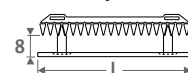

OPTIONS

Towel rail / hat rack in chrome-plated aluminium