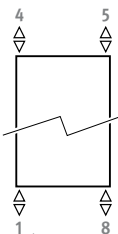

Code:

1° number = flow

2° number = return

Standard connection:

Code 18, reversible 18 or 81

Other connections (no surcharge):

- top connection: enter code 45 or 54. Insert pipe included. Has to be mounted in the return. Always mount an air vent on the central heating pipework.
- single point connection: code 11 (left) or 88 (right) instead of 18. Always use a diffusion tube of minimum 40cm long.