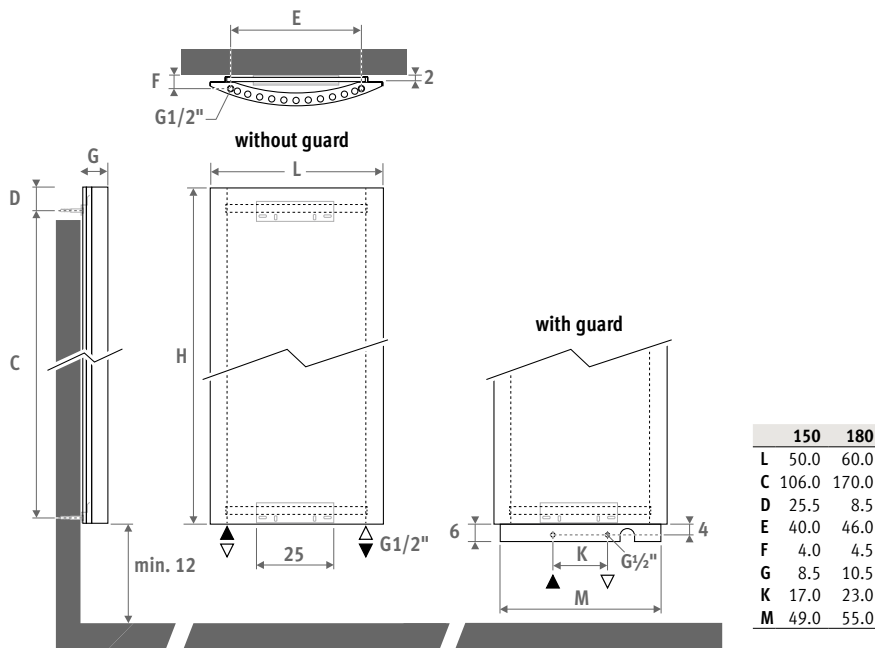

Geo vertical with towel rail is the perfect bathroom radiator.

Also available in horizontal version. See page 174.

GEO VERTICAL white 601, optional towel rail

Eye catchers

From design to art

GEO VERTICAL

DIMENSIONS (in cm)

Code:

1° number = flow

2° number = return

Standard connection:

Code 18, reversible 18 or 81

Other connections (no surcharge):

- top connection: enter code 45 or 54. Insert pipe included. Has to be mounted in the return. Always mount an air vent on the central heating pipework.
- single point connection: code 11 (left) or 88 (right) instead of 18. Always use a diffusion tube of minimum 40cm long.

Electric heating element and mixed application: see "Parts & Options"

CONNECTION SETS

Connection set to the wall or to the floor with guard in stainless steel

TRV head and sleeve couplings included.

set 51	Geo 150 x 50 flow right	€
	COGE.50R.PS.3... stainless steel	230,90
set 52	Geo 150 x 50 flow left	€
	COGE.50L.PS.3... stainless steel	230,90
set 53	Geo 180 x 60 flow right	€
	COGE.60R.PS.3... stainless steel	251,50
set 54	Geo 180 x 60 flow left	€
	COGE.60L.PS.3... stainless steel	251,50

See chapter "Connection sets and valves" for all connection options and technical information

GEO VERTICAL

code height length colour conn.
GEVW . 150 050 . XXX /18
 fill in colour code —

	Watts	Watts	€	€
	75/65	55/45	st. colour	other
L H 150				
050	631	341	1374,30	1649,30
L H 180				
060	971	514	1885,90	2263,20