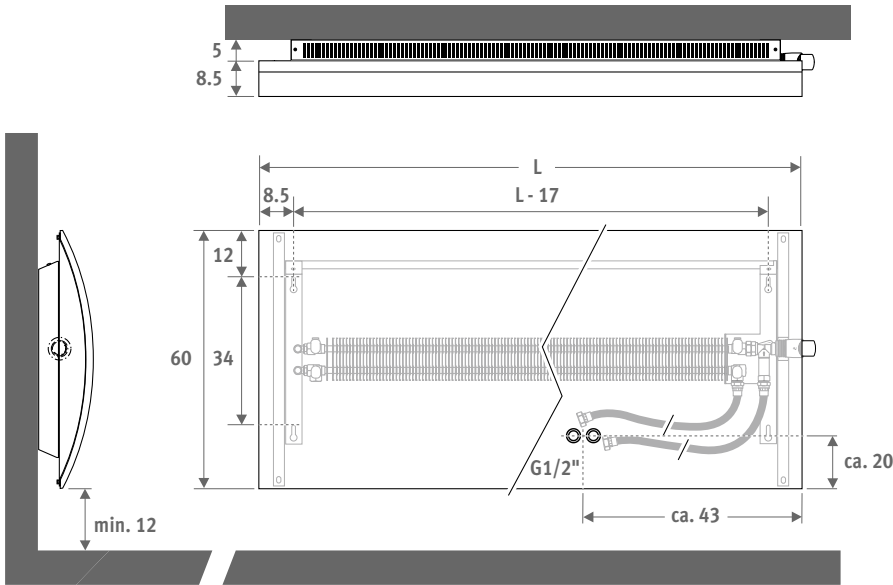

# GEO HORIZONTAL

## DIMENSIONS (in cm)

code	height	length	colour
GEHW . 060 100. XXX			
fill in colour code _____			

	Watts	Watts	€	€
	75/65	55/45	st. colour	other
<b>L H 060</b>				
100	1099	544	1696,00	2035,20
120	1375	685	1780,80	2136,90
140	1652	828	1865,80	2238,90
160	1924	969	1950,70	2340,90
180	2191	1110	2016,60	2420,10

## DELIVERY

- completely pre-assembled
- complete with right handed connection with Jaga valve, extension pipe and chrome Deco thermostatic head
- flexible hoses 1/2" (L=60 cm) for connection to the wall