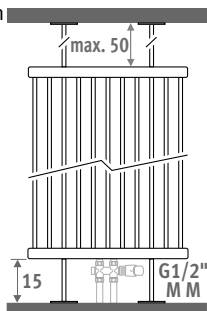

DOUBLE

SURCHARGE FREESTANDING MODEL

For radiators from 56 cm length.

Height max. 220 cm.

Delivery:

- 2 feet
 - 2 ceiling fixings
 - connection MM G1/2"
- Recommended connection set: set 42

CODE	€	
	st. colour	other
Deco Space Single SVSF.HHHLLL.XXX/MM	105,10	126,10
Deco Space Double SVDF.HHHLLL.XXX/MM	105,10	126,10

SURCHARGE PERPENDICULAR TO THE WALL

For radiators from 56 cm up to 96 cm length.

Height max. 220 cm.

Connection code: specify code LL or RR instead of MM.

Delivery:

- 1 foot
- 2 side fixings
- connection LL or RR G1/2"

Deco Space is available from height 120 cm up to 300 cm and from length 32 cm up to 120 cm. See: www.jaga.be

code	height	length	colour	conn.
SVSW .	180	032 .	XXX	/MM
fill in colour code				

L	H 180	Watts	Watts	€	€
		75/65	55/45	st. colour	other
032		884	457	487,00	584,40
040		1105	571	590,10	708,00
048		1326	686	694,40	833,30
056		1547	800	796,60	955,90
064		1768	914	898,60	1078,40
072		1989	1029	1002,90	1203,30
080		2210	1143	1104,70	1325,70
096		2652	1371	1310,10	1572,00