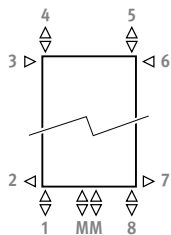

Standard connection:

central connection MM below or on top, flow left or right.

Other connections (no surcharge):

- bottom connection: enter code 18 or 81
- top connection: enter code 45 or 54
- side connection: specify 32, 67, 41 or 58 instead of MM. Code 32 or 67 not suitable for the perpendicular to the wall model (SVSS/ SVDS)!
- cross-over connection: enter code 51 or 48