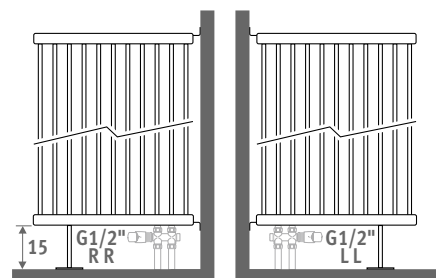

CODE	€	
	st. colour	other
Deco Space Single SVSS.HHHLLL.XXX/RR	78,80	94,60
SVSS.HHHLLL.XXX/LL	78,80	94,60
Deco Space Double SVDS.HHHLLL.XXX/RR	78,80	94,60
SVDS.HHHLLL.XXX/LL	78,80	94,60

Deco Space is available from height 120 cm up to 300 cm and from length 32 cm up to 120 cm. See: www.jaga.be

code	height	length	colour	conn.
SVSW .	180	032 .	XXX	/MM
fill in colour code				

L	H 180	Watts	Watts	€	€
		75/65	55/45	st. colour	other
032		884	457	487,00	584,40
040		1105	571	590,10	708,00
048		1326	686	694,40	833,30
056		1547	800	796,60	955,90
064		1768	914	898,60	1078,40
072		1989	1029	1002,90	1203,30
080		2210	1143	1104,70	1325,70
096		2652	1371	1310,10	1572,00

L	H 192	Watts	Watts	€	€
		75/65	55/45	st. colour	other
032		939	486	506,30	607,70
040		1174	608	613,80	736,60
048		1409	730	720,70	864,90
056		1644	851	828,00	993,40
064		1878	973	935,30	1122,40
072		2113	1094	1042,60	1251,00
080		2348	1216	1149,80	1379,80
096		2818	1459	1364,10	1636,90

L	H 200	Watts	Watts	€	€
		75/65	55/45	st. colour	other
032		976	506	518,70	622,50
040		1220	632	629,20	755,00
048		1464	759	739,30	887,10
056		1708	885	848,60	1018,40
064		1952	1011	958,70	1150,60
072		2196	1138	1069,00	1282,90
080		2440	1264	1179,40	1415,20
096		2928	1517	1401,20	1681,40

L	H 220	Watts	Watts	€	€
		75/65	55/45	st. colour	other
032		1066	554	549,40	659,30
040		1332	692	665,80	799,00
048		1598	830	784,20	941,00
056		1865	969	902,80	1083,40
064		2131	1107	1019,10	1222,80
072		2398	1246	1137,50	1365,00
080		2664	1384	1255,00	1505,90
096		3197	1661	1490,60	1788,80

L	H 240	Watts	Watts	€	€
		75/65	55/45	st. colour	other
032		1153	600	579,10	694,80
040		1441	750	702,60	843,10
048		1729	900	829,20	995,00
056		2017	1050	954,60	1145,60
064		2306	1200	1080,50	1296,50
072		2594	1350	1203,90	1444,60
080		2882	1500	1330,60	1596,60
096		3458	1800	1580,60	1896,70

L	H 260	Watts	Watts	€	€
		75/65	55/45	st. colour	other
032		1237	646	607,60	729,00
040		1546	807	741,30	889,60
048		1855	968	874,20	1049,10
056		2164	1129	1006,60	1208,10
064		2474	1291	1139,50	1367,30
072		2783	1452	1272,50	1527,00
080		3092	1614	1406,10	1687,20
096		3710	1936	1671,70	2005,90

code	height	length	colour	conn.
SVDW .	180	032 .	XXX	/MM
fill in colour code				

L	H 180	Watts	Watts	€	€
		75/65	55/45	st. colour	other
032		1418	717	974,20	1169,20
040		1772	896	1180,20	1416,10
048		2126	1074	1388,90	1666,60
056		2481	1254	1593,10	1911,80
064		2835	1433	1797,00	2156,50
072		3190	1612	2005,50	2406,70
080		3544	1791	2209,60	2651,30
096		4253	2149	2620,00	3144,00

L	H 192	Watts	Watts	€	€
		75/65	55/45	st. colour	other
032		1500	758	1012,90	1215,50
040		1875	948	1227,80	1473,20
048		2250	1137	1441,80	1730,10
056		2625	1327	1655,90	1987,10
064		3000	1516	1870,70	2244,80
072		3375	1706	2085,00	2502,10
080		3750	1895	2299,40	2759,40
096		4500	2274	2728,20	3274,00

L	H 200	Watts	Watts	€	€
		75/65	55/45	st. colour	other
032		1554	786	1037,40	1244,90
040		1943	982	1258,40	1510,00
048		2332	1179	1478,70	1774,30
056		2720	1375	1697,20	2036,70
064		3109	1572	1917,60	2301,00
072		3497	1768	2138,20	2565,80
080		3886	1965	2358,90	2830,50
096		4663	2358	2802,30	3362,70