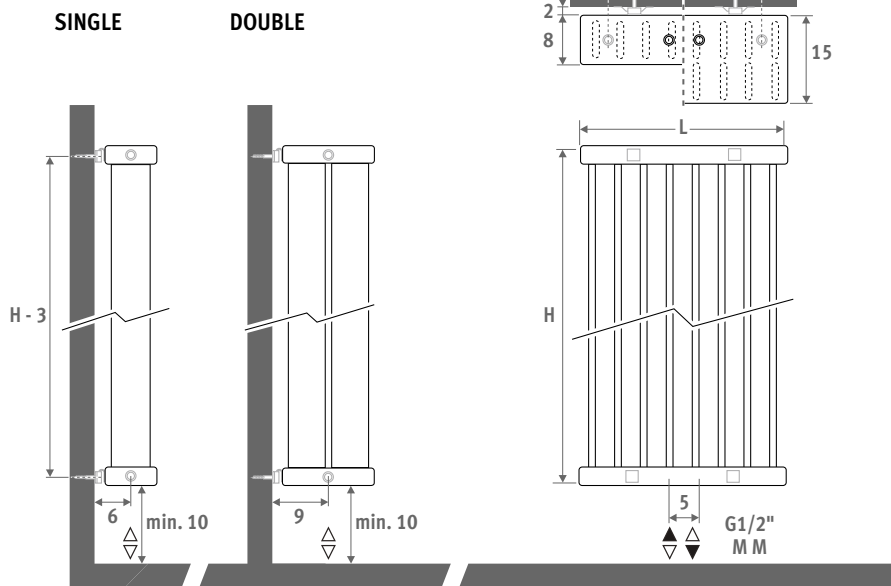

DECO SPACE

DIMENSIONS (in cm)

SINGLE **DOUBLE**

- standard connection
- variant

DELIVERY

- central connection MM underneath
- wall fixing
- chrome-plated air vent and drain plug G1/2"

COLOURS

Environmentally friendly, scratch-resistant, high UV resistant powder coating.

Standard colours:

1. traffic white RAL 9016 (333), smooth satin matt
   - sandblast grey (001), fine texture metallic
2. Other colours: see colour chart.

CONNECTION

Code:

- 1° number = flow
- 2° number = return

Standard connection:

central connection MM below or on top, flow left or right.

Other connections (no surcharge):

- bottom connection: enter code 18 or 81
- top connection: enter code 45 or 54
- side connection: specify 32, 67, 41 or 58 instead of MM. Code 32 or 67 not suitable for the perpendicular to the wall model (SVSS/ SVDS)!
- cross-over connection: enter code 51 or 48

CONNECTION SETS

Connection to the wall with Deco-Pro valve

TRV head and sleeve couplings included.

set	DESCRIPTION	PRICE
48	BRUSHED STAINLESS STEEL	€
	CODE.PW3.PS.1...	222,30
41	CHROME	€
	CODE.PW3.AW.1...	142,70
	CODE.PW3.AC.1...	156,30

fill in sleeve coupling code

Precision metal tube 15/1	115
Precision metal tube 16/1	116
Precision metal tube 18/1	118
RPE/ALU tube 16/2	316
RPE/ALU tube 18/2	318

Other connections:

See chapter "Connection sets and valves" for all connection options and technical information

OPTIONS

Towel rail in chrome-plated aluminium

CODE	L	min. L radiator	€
Deco Space Single			
9091.013560	56	52	208,40
9091.013660	66	64	208,40
Deco Space Double			
9091.023560	56	52	208,40
9091.023660	66	64	208,40

Hat rack chrome-plated aluminium

CODE	L	min. L radiator	€
Deco Space Single			
9091.012560	56	52	240,10
9091.012660	66	64	240,10
Deco Space Double			
9091.022560	56	52	240,10
9091.022660	66	64	240,10