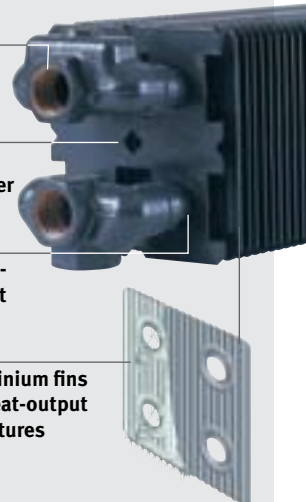

Brass collectors with 1/2" connections

With dirt-repellent and dust-proof lacquer in graphite grey

Up to 16 parallel copper tubes for the best heat emission

180 Corrugated aluminium fins per meter for super heat-output at low water temperatures